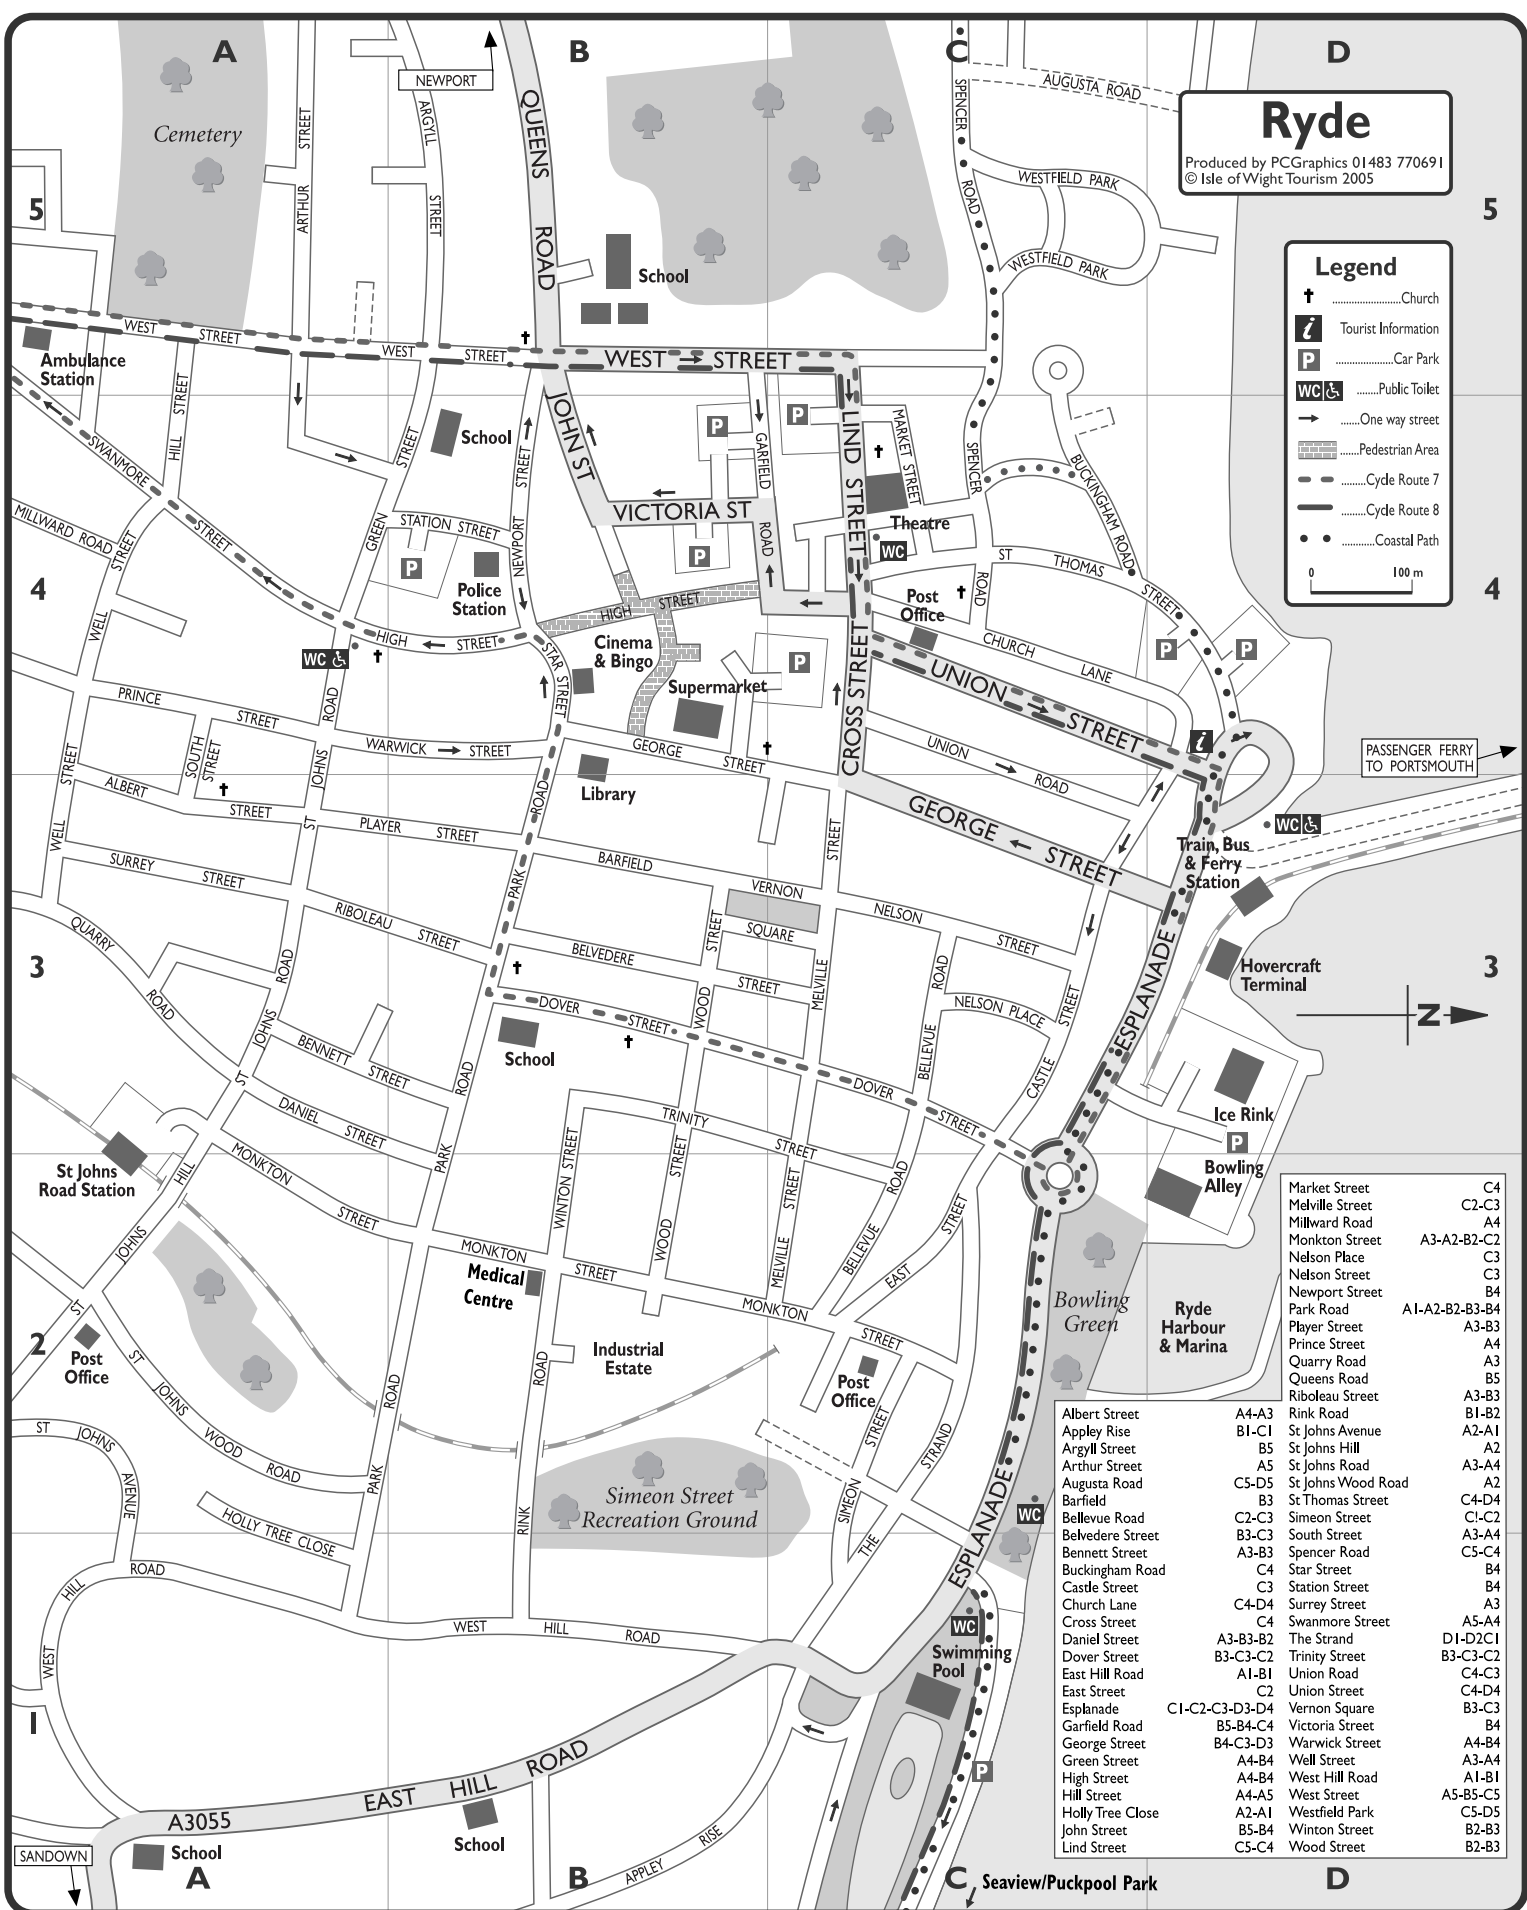

Ryde

Produced by PCGraphics 01483 770691
© Isle of Wight Tourism 2005

Legend

- †Church
- Tourist Information
-Car Park
-Public Toilet
-One way street
-Pedestrian Area
-Cycle Route 7
-Cycle Route 8
-Coastal Path

0 100 m

Market Street	C4
Melville Street	C2-C3
Millward Road	A4
Monkton Street	A3-A2-B2-C2
Nelson Place	C3
Nelson Street	C3
Newport Street	B4
Park Road	A1-A2-B2-B3-B4
Player Street	A3-B3
Prince Street	A4
Quarry Road	A3
Queens Road	B5
Riboleau Street	A3-B3
Rink Road	B1-B2
St Johns Avenue	A2-A1
St Johns Hill	A2
St Johns Road	A3-A4
St Johns Wood Road	A2
St Thomas Street	C4-D4
Simeon Street	C1-C2
South Street	A3-A4
Spencer Road	C5-C4
Star Street	B4
Station Street	B4
Surrey Street	A3
Swanmore Street	A5-A4
The Strand	D1-D2C1
Trinity Street	B3-C3-C2
Union Road	C4-C3
Union Street	C4-D4
Vernon Square	B3-C3
Victoria Street	B4
Warwick Street	A4-B4
Well Street	A3-A4
West Hill Road	A1-B1
West Street	A5-B5-C5
Westfield Park	C5-D5
Winton Street	B2-B3
Wood Street	B2-B3